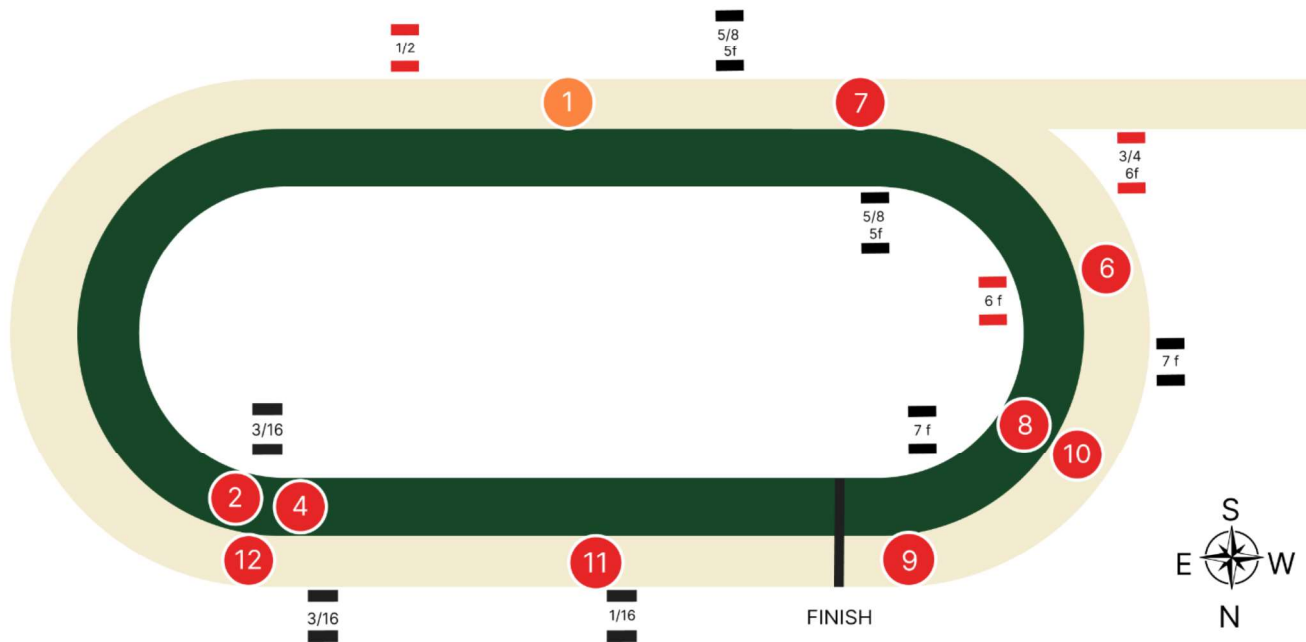

Equine Fatalities at Churchill Downs Racetrack

April 27 – May 27, 2023

- 1 Wild On Ice - morning training - pulled up between the 1/2 mile and 5/8ths markers
- 2 Parents Pride - turf course collapsed near the 3/16ths
- 3 Code of Kings fell in the saddling paddock
- 4 Take Charge Briana turf fell near the 3/16ths pole
- 5 Chasing Artie After returning to unsaddle post-race, horse staggered and collapsed
- 6 Chloe's Dream injured at the 7-furlong pole, pulled up near the 6-furlong pole
- 7 Freezing Point injured near the 6-furlong marker, pulled up near the 5-furlong marker
- 8 Bosque Redondo turf injured galloping out, jockey dismounted after pulling up and exiting turf course
- 9 Rio Moon weakened near the 3/16ths pole, injured just past the finish line
- 10 Swanson Lake injured and pulled up approaching 7/8ths pole during gallop out
- 11 Lost in Limbo weakened upper stretch, fell inside the 1/16th marker
- 12 Kimberley Dream injured upper stretch, pulled up near 3/16ths pole

² Appendix II: Diagram of Locations of Equine Fatalities at Churchill Downs Racetrack – April 27 - May 27, 2023