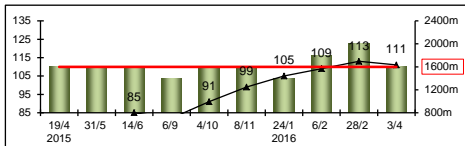

HK Career	: 13 (5-0-2-3-3)	Right-handed	: 13 (5-0-2-3-3)	Jockey	: -
Pre Import	: 2 (1-0-0-1-0)	Sha Tin-Turf	: 13 (5-0-2-3-3)	GF+	: 4 (2-0-0-1-1)
Lifetime	: 15 (6-0-2-4-3)	Non-Turf	: -	Good	: 10 (3-0-2-3-2)
2015/16	: 7 (3-0-1-2-1)	Distance	: 6 (4-0-0-1-1)	Yielding	: 1 (1-0-0-0-0)
G1	: 1 (0-0-0-0-1)	Track & Dist	: 6 (4-0-0-1-1)	Soft/Hvy	: -
First Up	: 5 (0-0-1-3-1)	1400-1800	: 10 (5-0-2-2-1)	HK$	: 5,522,670
G1 win	: Nil				

Pos	Index	Date	Perf Rating	Race Category & Name	Track	Dist/Course/Going	WT	Jockey	Draw	Race Sectional Time	Race Time	Horse Final	Position & Margin in Running	Finish	Odds	Winner/Second	
1/14	*551	19/4/15	-	- Cl.3 hcp	ST, HK	1600 RH GF	123	D Whyte	4	23.11 23.75 22.70	1:34.00	22.18	8 5	9 5%	9 3%	1 2	2.7F So Caffe
1/14	*658	31/5/15	-	- Cl.3 hcp	ST, HK	1600 RH GF	131	D Whyte	10	23.50 24.11 23.02	1:35.51	22.30	9 3%	9 5	10 4%	1 1/4	1.7F Cheeky Too
8/12	*699	14/6/15	85	- Cl.2 hcp	ST, HK	1600 RH GF	119	D Whyte	6	23.69 23.99 22.52	1:34.51	22.54	10 5	9 4	8 2%	8 2%	2.4F Contentment
4/11	7	6/9/15	82	- Cl.2 hcp	ST, HK	1400 RH G	123	D Whyte	2	23.06 23.03 22.20	1:22.35	22.09	7 3	7 5%	7 4	4 3%	8.2 Packing Pins
1/14	84	4/10/15	91	- Cl.2 hcp	ST, HK	1600 RH GY	123	D Whyte	10	23.38 24.52 22.97	1:35.17	22.61	9 5%	9 5%	7 2%	1 1/4	2.8F Travel First
1/14	160	8/11/15	99	- Cl.2 hcp	ST, HK	1600 RH G	127	D Whyte	2	23.55 23.55 22.81	1:34.55	22.41	8 4	8 3%	7 2%	1 3/4	3.4 Victory Magic
3/12	354	24/1/16	105	- Cl.2 hcp	ST, HK	1400 RH G	132	D Whyte	2	22.00 23.84 23.76	1:23.14	23.05	9 4	8 6%	9 6	3 1/2	3F Friends Of Ka Ying
1/14	385	6/2/16	109	[G3] Centenary Vase - hcp	ST, HK	1800 RH G	115	D Whyte	2	23.20 24.26 23.43	1:47.21	22.79	7 4%	7 4%	7 4	1 1/2	3.2F Romantic Touch
7/11	440	28/2/16	113	G1 Citi Hong Kong Gold Cup	ST, HK	2000 RH G	126	D Whyte	4	25.23 23.57 22.52	2:01.51	22.11	10 7%	10 8	11 5	7 2%	5.2 Designs On Rome
4/8	533	3/4/16	111	[G2] Chairman's Trophy	ST, HK	1600 RH G	123	D Whyte	6	22.79 23.34 22.71	1:33.22	22.79	7 4	7 4%	8 2	4 2%	5.5 Beauty Only
608		1/5/16	G1	Champions Mile	ST, HK	1600 RH	126	T Angland	8								

Five wins from 13 in Hong Kong, four at course and distance. First Pattern race attempt resulted in HKG3 win at 1800m in February. Kept on moderately next start upped to 2000m in G1 Hong Kong Gold Cup behind Designs On Rome. Solid 4th latest in HKG2 Chairman's Trophy (1600m) when outkicked by winner. Settles back. No ground issues.