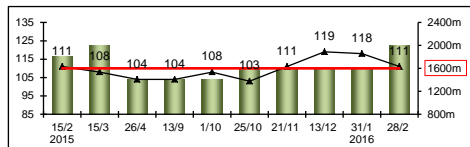

3 大印銀紙 T148 (B/H)
GIANT TREASURE (USA) ex Sea Defence 5 gr g
Mizzen Mast (USA) - Palisade (USA) (Gone West (USA))
Owner(s): Pan Sutong

高伯新 (香港)
R Gibson (HK)
266 (15-24-15-32-180)

柏兆雷 (9) **126 lb (119)**
O Peslier
2 (0-0-0-0-2)

HK Career	: 13 (3-2-3-1-4)	Right-handed	: 15 (4-2-3-1-5)	Jockey	: -
Pre Import	: 4 (2-0-1-0-1)	Sha Tin-Turf	: 13 (3-2-3-1-4)	GF+	: 6 (2-0-2-0-2)
Lifetime	: 17 (5-2-4-1-5)	Non-Turf	: 1 (0-0-0-0-1)	Good	: 8 (2-2-1-1-2)
2015/16	: 7 (1-2-0-1-3)	Distance	: 7 (2-1-2-1-1)	Yielding	: -
G1	: 3 (1-1-0-0-1)	Track & Dist	: 6 (1-1-2-1-1)	Soft/Hvy	: 2 (1-0-1-0-0)
First Up	: 5 (2-0-1-0-2)	1400-1800	: 15 (5-2-4-1-3)	HK$	: 16,574,370
G1 win	: '16 Stewards' Cup 1600m				

Pos	Index	Date	Perf Rating	Race Category & Name	Track	Dist/Course/Going	Wt	Jockey	Draw	Race Sectional Time	Race Time	Horse Final	Position & Margin in Running	Finish	Odds	Winner/Second				
3/12	*399	15/2/15	111	[G1] Hong Kong Classic Cup	ST, HK	1800 RH G	126	D Whyte	6	24.95	23.67	23.00	1.48, 62	27.71	5 4	6 3/4	6 2/2	3 1/2	4.3	Thunder Fantasy
5/14	*467	15/3/15	108	[G1] BMW Hong Kong Derby	ST, HK	2000 RH G	126	D Whyte	7	24.49	24.28	22.90	2.01, 28	23.23	7 4/4	7 3/4	4 1/4	5 3/4	4.9	Luger
1/13	*569	26/4/15	104	- Cl.2 hcp	ST, HK	1400 RH GF	129	D Whyte	11	22.08	22.95	22.87	1.21, 60	22.35	8 3/2	9 5/4	8 3/4	1 SH	2.6F	Beauty Only
6/11	27	13/9/15	104	- Kwangtung Handicap Cup	ST, HK	1400 RH GF	127	D Whyte	5	23.16	22.92	22.22	1.21, 83	22.46	5 2/4	3 1/4	3 1/4	6 2/4	2.1F	Beauty Only
2/14	73	1/10/15	108	[G3] Celebration Cup - hcp	ST, HK	1400 RH G	116	D Whyte	2	21.70	22.94	23.00	1.21, 17	22.67	8 2/4	5 3/2	5 2/4	2 1/2	5.6	Contentment
5/14	137	25/10/15	103	[G2] Oriental Watch Sha Tin Trophy - hcp	ST, HK	1600 RH GF	117	D Whyte	14	23.58	23.34	22.70	1.33, 79	22.05	13 9	14 11	14 7/2	5 3/2	5.3	Contentment
4/9	194	21/11/15	111	G2 BOCHK Wealth Management JC Mile	ST, HK	1600 RH G	123	C Soumillon	5	23.16	23.75	22.45	1.33, 74	22.09	6 7/4	6 5/4	6 4/4	4 2/2	15	Beauty Flame
2/14	250	13/12/15	119	G1 LONGINES Hong Kong Mile	ST, HK	1600 RH G	126	C Soumillon	1	23.22	23.44	22.68	1.33, 92	22.56	6 2/2	6 3	5 1/2	2 3/4	18	Maurice
1/11	365	31/1/16	118	G1 Stewards' Cup	ST, HK	1600 RH G	126	C Soumillon	6	23.57	23.31	22.69	1.34, 16	22.33	6 4	5 3/2	5 2/4	1 SH	3.8	Luger
9/11	440	28/2/16	111	G1 Citi Hong Kong Gold Cup	ST, HK	2000 RH G	126	C Soumillon	6	25.29	23.57	22.52	2.01, 51	22.79	6 3/2	6 3/4	5 1/4	9 3/2	7.1	Designs On Rome
608	1/5/16	G1 Champions Mile		ST, HK	1600 RH	126	O Peslier	9												

A leading four-year-old last year. Came of age this term splitting Maurice and Able Friend in December's G1 Hong Kong Mile. Followed up with breakthrough win in January's G1 Stewards' Cup (1600m). Not at best second start at 2000m last time in G1 Hong Kong Gold Cup. Usually held up mid pack. No ground issues.

4 美麗之星 S117 (TT)
BEAUTY FLAME (IRE) ex Roca Tumu 6 br g
Footstepsinthesand (GB) - Lucy Diamonds (IRE) (Orpen (USA))
Owner(s): Kwok Siu Ming

告東尼 (香港)
A S Cruz (HK)
413 (33-39-45-32-264)

蔡明紹 (3) **126 lb (118)**
M Chadwick
171 (5-14-9-17-126)