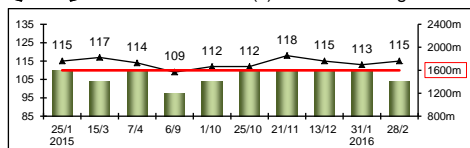

HK Career	: 23 (3-8-3-1-8)	Right-handed	: 24 (4-8-3-1-8)	Jockey	: 7 (1-3-0-0-3)
Pre Import	: 5 (3-0-0-1-1)	Sha Tin-Turf	: 22 (3-8-2-1-8)	GF+	: 14 (3-5-2-1-3)
Lifetime	: 28 (6-8-3-2-9)	Non-Turf	: -	Good	: 12 (2-3-1-0-6)
2015/16	: 7 (1-1-0-1-4)	Distance	: 13 (4-3-2-1-3)	Yielding	: -
G1	: 5 (0-3-0-0-2)	Track & Dist	: 9 (1-3-1-1-3)	Soft/Hvy	: 2 (1-0-0-1-0)
First Up	: 5 (0-1-0-1-3)	1400-1800	: 25 (6-8-3-1-7)	HK$	: 16,601,240
G1 win	: Nil				

Pos	Index	Date	Perf Rating	Race Category & Name	Track	Dist/Course/Going	Wt	Jockey	Draw	Race Sectional Time	Race Time	Horse Final	Position & Margin in Running	Finish	Odds	Winner/Second				
2/9	*344	25/1/15	115	G1 Stewards' Cup	ST, HK	1600 RH GF	126	G Mosse	2	23.02	23.27	22.35	1.33, 50	22.58	1 1	1 1/4	1 1	2 1/2	23	Able Friend
2/11	*465	15/3/15	117	G1 Queen's Silver Jubilee Cup	ST, HK	1400 RH G	126	G Mosse	4	21.97	23.38	22.52	1.21, 10	22.83	2 1/2	2 1/2	2 N	2 2/4	10	Able Friend
2/8	*520	7/4/15	114	[G2] Chairman's Trophy	ST, HK	1600 RH GF	123	D Whyte	8	23.53	23.31	22.17	1.33, 76	22.34	1 1	1 1/4	1 1/2	2 1/4	9.4	Able Friend
7/11	3	6/9/15	109	- HKSAR CE's Cup - hcp	ST, HK	1200 RH G	130	D Whyte	4	23.94	22.45	22.37	1.08, 76	22.59	-	7 2/4	6 2/2	7 3/4	3.6	I'm In Charge
8/14	73	1/10/15	112	[G3] Celebration Cup - hcp	ST, HK	1400 RH G	128	G Mosse	10	21.70	22.94	23.00	1.21, 17	23.79	1 SH	1 1/2	1 N	8 5	9.3	Contentment
4/14	137	25/10/15	112	[G2] Oriental Watch Sha Tin Trophy - hcp	ST, HK	1600 RH GF	125	K C Ng	8	23.58	23.34	22.70	1.33, 79	23.24	1 1	1 1/2	1 3/4	4 3/4	55	Contentment
1/9	194	21/11/15	118	G2 BOCHK Wealth Management JC Mile	ST, HK	1600 RH G	123	G Mosse	3	23.16	23.75	22.45	1.33, 74	22.29	2 1/2	2 1/2	2 1	1 1/4	37	Contentment
6/14	250	13/12/15	115	G1 LONGINES Hong Kong Mile	ST, HK	1600 RH G	126	G Mosse	5	23.22	23.44	22.68	1.33, 92	23.00	3 1/4	3 1/4	3 3/4	6 2/4	11	Maurice
7/11	365	31/1/16	113	G1 Stewards' Cup	ST, HK	1600 RH G	126	G Mosse	3	23.57	23.31	22.69	1.34, 16	22.98	1 3/4	1 1/4	1 1/2	7 1/4	13	Giant Treasure
2/9	442	28/2/16	115	G1 Queen's Silver Jubilee Cup	ST, HK	1400 RH G	126	Z Purton	2	22.31	23.45	21.91	1.21, 24	22.17	1 1/2	1 1	1 1/2	2 1/4	6.7	Contentment
608	1/5/16	G1 Champions Mile		ST, HK	1600 RH	126	M Chadwick	3												

Won Britannia Handicap (1600m) at Royal Ascot as 3yo. Developed into elite-grade miler last term running second to Able Friend in G1 Stewards' Cup and G1 Queen's Silver Jubilee Cup. Caused upset to beat Able Friend in November's G2 Jockey Club Mile. Best effort since was latest 2nd in G1 Queen's Silver Jubilee Cup (1400m). Missed latest planned engagement due to lameness. Usually leads. No ground worries.

5 美麗大師 S411 (H/TT)
BEAUTY ONLY (IRE) ex Gentleman Only 5 b g
Holy Roman Emperor (IRE) - Goldendale (IRE) (Ali-Royal (IRE))
Owner(s): Eleanor Kwok Law Kwai Chun & Patrick Kwok Ho Chuen

告東尼 (香港)
A S Cruz (HK)
413 (33-39-45-32-264)

郭能 (10) **126 lb (117)**
N Callan
404 (33-33-38-33-267)