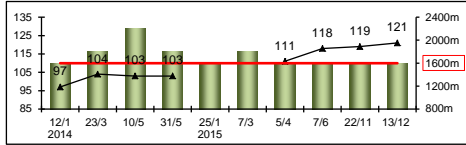

8 下午四時十分
4.10 P.M.
(608)

冠軍一哩賽

THE CHAMPIONS MILE
1600 米 METRES (平磅賽 Terms)
(國際一級賽 GROUP 1)

HK$14,000,000 with a Trophy
頭馬 1st 7,980,000 第二 2nd 3,080,000 第三 3rd 1,400,000
第四 4th 798,000 第五 5th 462,000 第六 6th 280,000
報名費 Entry Fee 無 Nil 宣佈出賽費 Declaration Fee 140,000
補充報名費 Supplementary Fee 140,000

Race Conditions: For 3 year olds and upwards. Weights : Northern Hemisphere bred : 4yo & up colts, horses and geldings 126 lb; 4yo & up fillies and mares 122 lb; 3yo colts and geldings 117 lb; 3yo fillies 113 lb. Southern Hemisphere bred : 4yo & up colts, horses and geldings 126 lb; 4yo & up fillies and mares 122 lb; 3yo colts and geldings 123 lb; 3yo fillies 119 lb. No freelance or apprentice jockey allowance may be claimed.

1 滿樂時 (TT)
MAURICE (JPN) 5 b h
Screen Hero (JPN) - Mejiro Frances (JPN) (Carnegie (IRE))
Owner(s): Kazumi Yoshida

堀宣行 (日本) 莫雷拉 (6) 126 lb
N Hori (JPN) J Moreira (121)
2 (1-0-0-0-1) 506 (128-74-81-44-179)

HK Starts : 1 (1-0-0-0-0) Right-handed : 11 (7-0-1-1-2) Jockey :-
Pre Import : - Sha Tin-Turf : 1 (1-0-0-0-0) GF+ : 11 (6-0-1-1-3)
Lifetime : 13 (8-0-1-1-3) Non-Turf : - Good : 2 (2-0-0-0-0)
2016 : 0 (0-0-0-0-0) Distance : 6 (5-0-0-0-1) Yielding :-
G1 : 3 (3-0-0-0-0) Track & Dist : 1 (1-0-0-0-0) Soft/Hvy :-
First Up : 5 (4-0-0-1-0) 1400-1800 : 12 (8-0-1-1-2) HK$: 34,613,650
G1 win : '15 LONGINES Hong Kong Mile 1600m, '15 Mile Championship 1600m, '15 Yasuda Kinen 1600m

Pos	Index	Date	Perf Rating	Race Category & Name	Track	Dist/Course/Going	Wt	Jockey	Draw	Race Sectional Time	Race Time	Horse Final	Position & Margin in Running	Finish	Odds	Winner/Second	
5/13	-	12/1/14	97	G3 Shinzan Kinen - 3yo	KYO, JPN	1600 RH F	123	H Uchida	11	24.20 23.10 22.80	1:33.80	34.90	-	3-	2-	5.6.5	6.4 Mikki Isle
4/15	-	23/3/14	104	G2 Spring S. - 3yo	NAK, JPN	1800 RH F	123	Y Kawada	5	24.50 24.20 23.90	1:48.40	35.10	12-	12-	11-	4.2.8	19.8 Rosa Gigantea
7/18	-	10/5/14	103	G2 Kyoto Shimbun Hai - 3yo	KYO, JPN	2200 RH F	123	Y Kawada	17	25.00 24.90 23.40	2:11.00	35.80	9-	6-	3-	7.3	13.1 Hagino Hybrid
3/12	-	31/5/14	103	- Shirayuri S. - 3yo	KYO, JPN	1800 RH F	123	S Hamanaka	1	24.10 24.70 22.80	1:45.10	33.50	-	10-	10-	3.0.8	7.1 Staphanos
1/16	-	25/1/15	-	- ¥10M or below hcp	NAK, JPN	1600 RH F	123	F Berry	7	23.10 24.00 23.30	1:33.70	34.60	5-	6-	5-	1.3	1.9F Sakura d'Amour
1/11	-	7/3/15	-	- ¥16M or below	NAK, JPN	1800 RH G	126	K Tosaki	1	24.70 23.70 23.10	1:50.20	33.80	10-	11-	11-	1.0.8	1.5F Daiwa Liberal
1/16	-	5/4/15	111	G3 Lord Derby Challenge Trophy - hcp	NAK, JPN	1600 RH F	121	K Tosaki	10	22.90 22.90 22.60	1:32.20	33.00	14-	15-	13-	1.3.5	3.1F Clarity City
1/17	-	7/6/15	118	G1 Yasuda Kinen	TOK, JPN	1600 LH F	128	Y Kawada	6	22.70 22.60 23.50	1:32.00	34.50	-	3-	3-	1Nk	3.7F Vincennes
1/18	-	22/11/15	119	G1 Mile Championship	KYO, JPN	1600 RH F	126	R Moore	16	23.60 23.00 22.70	1:32.80	33.10	-	9-	8-	1.1.3	5.7 Fiero
1/14	250	13/12/15	121	G1 LONGINES Hong Kong Mile	ST, HK	1600 RH G	126	R Moore	11	23.22 23.44 22.68	1:33.92	22.28	7 3/4	7 2/4	7 2/4	1.0.8	4.1 Giant Treasure
608	1/5/16	G1	Champions Mile	ST, HK	1600 RH	126	J Moreira	6									

Unbeaten in 6 starts last year to be named JRA Horse of the Year. Progressed to land first G1 in Yasuda Kinen (1600m) at Tokyo in June. Won November's G1 Mile Championship for a 5-month spell. Settled mid-division and three-wide during the race but won impressively by 1.3L. Dug deep to win Hong Kong Mile at course and distance in December latest. Settles behind the speed or midfield. Handles all going.

2 詠彩繽紛 S391 (P)
CONTENTMENT (AUS) 5 ch g
Hussonet (USA) - Jemison (AUS) (Commands (AUS))
Owner(s): Benson Lo Tak Wing

蔡約翰 (香港) 柏寶 (2) 126 lb
J Size (HK) B Prebble (119)
347 (56-40-42-27-182) 391 (45-34-29-37-246)