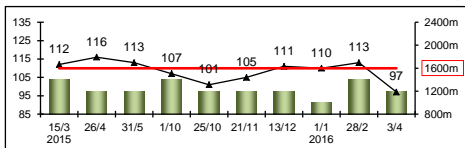

HK Career	: 25 (3-4-5-2-11)	Right-handed	: 25 (3-4-4-2-12)	Jockey	: 1 (0-0-0-0-1)
Pre Import	: 8 (3-1-2-1-1)	Sha Tin-Turf	: 25 (3-4-5-2-11)	GF+	: 17 (5-2-5-1-4)
Lifetime	: 33 (6-5-7-3-12)	Non-Turf	: -	Good	: 15 (1-3-1-2-8)
2015/16	: 7 (0-0-1-1-5)	Distance	: 4 (0-0-1-1-2)	Yielding	: -
G1	: 5 (0-0-0-3-2)	Track & Dist	: 1 (0-0-0-0-1)	Soft/Hvy	: 1 (0-0-1-0-0)
First Up	: 5 (0-0-3-0-2)	1400-1800	: 25 (5-5-6-2-7)	HK$	: 11,641,360
G1 win	: Nil				

Pos	Index	Date	Perf Rating	Race Category & Name	Track	Dist/Course/Going	WT	Jockey	Draw	Race Sectional Time	Race Time	Horse Final	Position & Margin in Running	Finish	Odds	Winner/Second	
4/11	*465	15/3/15	112	G1 Queen's Silver Jubilee Cup	ST, HK	1400 RH G	126	D Whyte	7	21.97 23.38 22.52	1:21.10	22.99	5 2% 4 2% 5 1%	4 4%	46	Able Friend	
1/10	*567	26/4/15	116	[G2] Sprint Cup	ST, HK	1200 RH GF	123	S Pasquier	3	23.45 22.12 22.80	1:08.37	22.56	-	4 1	3 1/2	1 1/4	14 Gold-Fun
7/14	*661	31/5/15	113	[G3] Sha Tin Vase - hcp	ST, HK	1200 RH GF	133	N Callan	3	23.38 22.14 22.95	1:08.47	23.42	-	5 1/2	6 1/2	7 4%	10 Not Listenin/Tome
12/14	73	1/10/15	107	[G3] Celebration Cup - hcp	ST, HK	1400 RH G	129	Z Purton	1	21.70 22.94 23.00	1:21.17	23.98	3 1	3 2	3 1%	12 8	10 Contentment
8/14	138	25/10/15	101	[G2] Premier Bowl - hcp	ST, HK	1200 RH GF	120	N Rawiller	11	23.23 22.17 22.95	1:08.35	22.94	-	10 4%	12 4%	8 4%	38 Able Friend
8/11	195	21/11/15	105	G2 BOCHK Wealth Management JC Sprint	ST, HK	1200 RH G	123	K Teetan	1	23.36 21.81 23.14	1:08.31	23.51	-	4 1%	3 1%	8 3%	24 Gold-Fun
4/13	248	13/12/15	111	G1 LONGINES Hong Kong Sprint	ST, HK	1200 RH G	126	D Whyte	1	23.91 22.03 22.80	1:08.74	22.79	-	9 3%	7 3	4 3	47 Peniaphobia
3/10	298	1/1/16	110	[G3] Bauhinia Sprint Trophy - hcp	ST, HK	1000 St G	129	G Benoist	3	13.23 20.53 22.52	0:56.28	22.31	-	10 3	7 2%	3 1	24 Not Listenin/Tome
5/9	442	28/2/16	113	G1 Queen's Silver Jubilee Cup	ST, HK	1400 RH G	126	N Callan	6	22.31 23.45 21.91	1:21.24	21.87	7 3	5 3%	5 2%	5 2%	19 Contentment
7/8	529	3/4/16	97	[G2] Sprint Cup	ST, HK	1200 RH G	123	O Doleuze	2	23.88 22.56 21.92	1:08.36	22.85	-	2 3/4	2 1/2	7 6%	11 Lucky Bubbles
608		1/5/16	G1	Champions Mile	ST, HK	1600 RH	126	N Rawiller	12								

Talented local sprinter on his day. Biggest success when defeating stablemate Gold-Fun to win 2015 HKG2 Sprint Cup (1200m). 4th in G1 Hong Kong Sprint (1200m) and 3rd in HKG3 Bauhinia Sprint Trophy (1000m) best efforts this term. Moderate both starts since for new stable. 1527m winner in England and 4th in 2012 G1 Breeders' Cup Juvenile Turf at distance. Usually sits handy. Best on sound surface.

11↑ 天才 S217 (B1)

SECRET WEAPON (GB) 6 b g
Choisir (AUS) - Just Devine (IRE) (Montjeu (IRE))
Owner(s): Leung Lun Ping

葉楚航 (香港)
C H Yip (HK)
420 (29-28-36-37-290)

安國倫 (8) **126 lb (113)**
T Angland
6 (2-0-1-0-3)