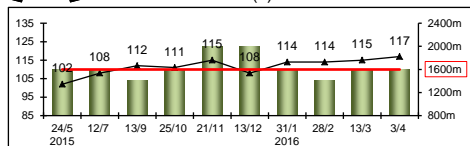

HK Career	: 18 (5-3-2-3-5)	Right-handed	: 22 (8-3-2-3-6)	Jockey	: 14 (5-3-0-2-4)
Pre Import	: 4 (3-0-0-0-1)	Sha Tin-Turf	: 18 (5-3-2-3-5)	GF+	: 8 (3-3-0-1-1)
Lifetime	: 22 (8-3-2-3-6)	Non-Turf	: -	Good	: 12 (5-0-2-2-3)
2015/16	: 8 (2-1-2-1-2)	Distance	: 11 (4-2-0-2-3)	Yielding	: 1 (0-0-0-0-1)
G1	: 3 (0-0-1-1-1)	Track & Dist	: 11 (4-2-0-2-3)	Soft/Hvy	: 1 (0-0-0-0-1)
First Up	: 4 (3-0-0-0-1)	1400-1800	: 19 (8-3-1-3-4)	HK$	: 15,648,620
G1 win	: Nil				

Pos	Index	Date	Perf Rating	Race Category & Name	Track	Dist/Course/Going	Wt	Jockey	Draw	Race Sectional Time	Race Time	Horse Final	Position & Margin in Running	Finish	Odds	Winner/Second				
5/13	*644	24/5/15	102	- Cl.1 Handicap	ST, HK	1600 RH Y	119	N Callan	13	23.11	24.28	24.01	1.35, 89	23.85	7 5	9 5/2	7 3/4	5 2/4	3.9F	Travel Brother
2/11	*775	12/7/15	108	- Sha Tin Mile Trophy - hcp	ST, HK	1600 RH GF	127	N Callan	5	22.97	23.05	22.08	1.33, 62	21.72	8 2/2	7 3	6 2/2	2 N	3.7	Contentment
1/11	27	13/9/15	111	- Kwangtung Handicap Cup	ST, HK	1400 RH GF	129	N Callan	3	23.16	22.92	22.22	1.21, 83	21.78	7 3/4	7 3/2	7 2/4	1 Nose	5.7	Divine Calling
2/14	137	25/10/15	111	[G2] Oriental Watch Sha Tin Trophy - hcp	ST, HK	1600 RH GF	119	N Callan	7	23.58	23.34	22.70	1.33, 79	22.01	9 6/2	10 8/4	10 5	2 3/4	3.6	Contentment
3/9	193	21/11/15	115	G2 LONGINES Jockey Club Cup	ST, HK	2000 RH G	123	G Mosse	9	25.02	23.62	22.70	2.01, 84	22.30	8 5/4	8 5	8 3/4	3 3/4	4.2	Military Attack
8/13	251	13/12/15	108	G1 LONGINES Hong Kong Cup	ST, HK	2000 RH G	126	G Mosse	9	23.75	23.59	23.62	2.00, 60	23.94	5 8/4	5 7/4	5 5/2	8 7/2	9.1	A Shin Hikari
4/11	365	31/1/16	114	G1 Stewards' Cup	ST, HK	1600 RH G	126	R Moore	5	23.57	23.31	22.69	1.34, 16	22.33	9 6/2	7 5	8 3/2	4 1/4	6.3	Giant Treasure
3/9	442	28/2/16	114	G1 Queen's Silver Jubilee Cup	ST, HK	1400 RH G	126	R Moore	1	22.31	23.45	21.91	1.21, 24	21.57	8 3/4	7 4/4	7 4	3 2	5.5	Contentment
5/6	473	13/3/16	115	- Cl.1 hcp	ST, HK	1600 RH G	133	N Callan	3	24.10	23.70	22.02	1.34, 52	22.27	5 3/4	6 3/4	5 1/4	5 3/4	4.2	Rewarding Hero
1/8	533	3/4/16	117	[G2] Chairman's Trophy	ST, HK	1600 RH G	123	N Callan	1	22.79	23.34	22.71	1.33, 22	22.55	6 2/2	6 3/4	5 1	1 1/4	6.6	Rewarding Hero
608	1/5/16	G1 Champions Mile		ST, HK	1600 RH	126	N Callan	10												

G3 winner at 1800m in Italy as a juvenile. Won the HKG1 Hong Kong Classic Mile in January 2015. Opened this term with a late rush to land a 1400m Class 1 handicap. Solid efforts next five starts in high grade including 3rd in G1 Queen's Silver Jubilee Cup (1400m). Below par 5th on easy going in March Class 1. Landed HKG2 Chairman's Trophy (1600m) latest. Hold up runner. Relishes fast.