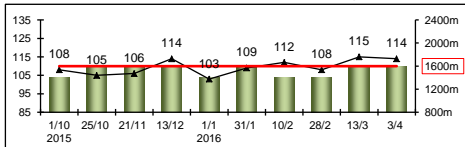

9↑ 駿馬名駒 N376

REWARDING HERO (GB) 7 b g
Exceed And Excel (AUS) - Caldly Dancer (IRE) (Soviet Star (USA))
Owner(s): Lee Fung Tai

約翰摩亞 (香港)
J Moore (HK)
406 (36-30-39-26-275)

貝湯美 (7) **126 lb (115)**
T Berry
27 (2-4-3-4-14)

HK Career	: 42 (9-5-5-6-17)	Right-handed	: 42 (9-5-5-6-17)	Jockey	: 7 (1-2-0-2-2)
Pre Import	: -	Sha Tin-Turf	: 40 (9-5-5-6-15)	GF+	: 18 (3-3-4-4-4)
Lifetime	: 42 (9-5-5-6-17)	Non-Turf	: 1 (0-0-0-0-1)	Good	: 21 (5-2-1-2-11)
2015/16	: 10 (1-1-0-0-8)	Distance	: 19 (4-5-2-1-7)	Yielding	: 2 (1-0-0-0-1)
G1	: 6 (0-1-1-0-4)	Track & Dist	: 19 (4-5-2-1-7)	Soft/Hvy	: -
First Up	: 4 (2-0-0-1-1)	1400-1800	: 37 (8-5-5-5-14)	HK$	: 15,898,625
G1 win	: Nil				

Pos	Index	Date	Perf Rating	Race Category & Name	Track	Dist/Course/Going	WT	Jockey	Draw	Race Sectional Time	Race Time	Horse Final	Position & Margin in Running	Finish	Odds	Winner/Second	
10/14	73	1/10/15	108	[G3] Celebration Cup - hcp	ST, HK	1400 RH G	128	N Callan	13	21.70 22.94 23.00	1:21.17	23.34	13 4% 10 6% 10 4%	10 7	31	Contentment	
12/14	137	25/10/15	105	[G2] Oriental Watch Sha Tin Trophy - hcp	ST, HK	1600 RH GF	126	K Teetan	12	23.58 23.34 22.70	1:33.79	22.82	12 8% 13 10% 12 6%	12 7%	34	Contentment	
7/9	194	21/11/15	106	G2 BOCHK Wealth Management JC Mile	ST, HK	1600 RH G	123	D Whyte	9	23.16 23.75 22.45	1:33.74	22.35	8 8% 7 7	8 5%	7 5%	99 Beauty Flame	
8/14	250	13/12/15	114	G1 LONGINES Hong Kong Mile	ST, HK	1600 RH G	126	H Bowman	14	23.22 23.44 22.68	1:33.92	22.52	11 6	11 6%	11 4%	8 3%	99 Maurice
8/12	299	1/1/16	103	[G3] Chinese Club Challenge Cup - hcp	ST, HK	1400 RH G	127	N Callan	5	21.47 23.81 22.46	1:21.25	22.90	10 3% 9 3%	7 1%	8 4%	26 Multivictory	
10/11	365	31/1/16	109	G1 Stewards' Cup	ST, HK	1600 RH G	126	H Bowman	8	23.57 23.31 22.69	1:34.16	22.53	8 6% 10 7%	9 4%	10 3%	99 Giant Treasure	
5/12	394	10/2/16	112	- Cl.1 hcp	ST, HK	1400 RH G	133	Y T Cheng	10	22.07 22.98 22.56	1:21.20	22.33	10 5% 10 6%	9 3%	5 1%	52 Thewizardofoz	
8/9	442	10/2/16	108	- Queen's Silver Jubilee Cup	ST, HK	1400 RH G	126	T Berry	8	22.31 23.45 21.91	1:21.24	21.95	9 4%	9 5%	9 4%	17 Contentment	
1/6	473	13/3/16	115	- Cl.1 hcp	ST, HK	1600 RH G	125	J Moreira	2	24.10 23.70 22.02	1:34.52	21.82	4 2%	3 1%	4 1%	1 3/4	9.5 Luger
2/8	533	3/4/16	114	[G2] Chairman's Trophy	ST, HK	1600 RH G	123	J Moreira	3	22.79 23.34 22.71	1:33.22	22.80	4 1%	4 1%	3 3/4	2 1/4	8.4 Beauty Only
608		1/5/16	G1	Champions Mile	ST, HK	1600 RH	126	T Berry	7								

Four-time course and distance winner who progressed through handicap grades to compete with the best. Ran 3rd behind Able Friend in January 2015 G1 Stewards' Cup (1600m) and 2nd to that rival in G1 Champions Mile that May. Well below par this term until course and distance Class 1 win in March. 2nd latest in HKG2 Chairman's Trophy (1600m). Can sit handy or close from deep. No ground issues.

10↑ 誰可拼 S110 (H/TT)

DUNDONNELL (USA) 6 b g
First Defence (USA) - Family (USA) (Danzig (USA))
Owner(s): Elizabeth Lee Ho Ling

方嘉柏 (香港)
C Fownes (HK)
411 (29-34-34-32-282)

羅理雅 (12) **126 lb (113)**
N Rawiller
294 (18-30-39-21-186)