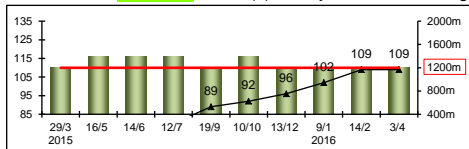

126 lb (109)

Table with horse statistics: HK Career, Pre Import, Lifetime, 2015/16, G1, First Up, G1 win, Right-handed, Sha Tin-Turf, Non-Turf, Distance, Track & Dist, 1000-1200, Jockey, GF+, Good, Yielding, Soft/Hvy, HK\$.