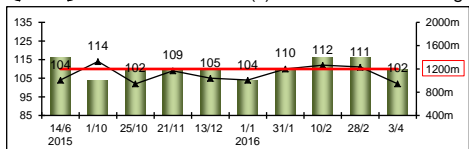

巫斯義 (7)
G Mosse
287 (17-27-28-24-191)

126 lb (114)

Table with horse statistics: HK Career, Pre Import, Lifetime, 2015/16, G1, First Up, G1 win, Right-handed, Sha Tin-Turf, Non-Turf, Distance, Track & Dist, 1000-1200, Jockey, GF+, Good, Yielding, Soft/Hvy, HK\$.