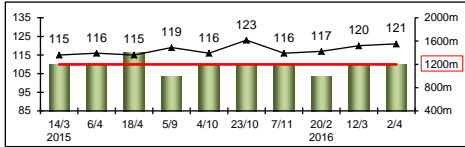

7 下午三時三十分
3.30 P.M.
(607)

主席短途獎

THE CHAIRMAN'S SPRINT PRIZE
香港速度系列尾關 Final Leg of the Hong Kong Speed Series
世界短途挑戰賽第四站 Fourth Leg of the Global Sprint Challenge
1200 米 METRES (平磅賽 Terms)
(國際一級賽 GROUP 1)

HK$10,000,000 with a Trophy
頭馬 1st 5,700,000 第二 2nd 2,200,000 第三 3rd 1,000,000
第四 4th 570,000 第五 5th 330,000 第六 6th 200,000
報名費 Entry Fee 無 Nil 宣佈出賽費 Declaration Fee 100,000
補充報名費 Supplementary Entry Fee 100,000

Race Conditions: For 3 year olds and upwards. Weights : Northern Hemisphere bred : 4yo & up colts, horses and geldings 126 lb; 4yo & up fillies and mares 122 lb; 3yo colts and geldings 119 lb; 3yo fillies 115 lb. Southern Hemisphere bred : 4yo & up colts, horses and geldings 126 lb; 4yo & up fillies and mares 122 lb; 3yo colts and geldings 123 lb; 3yo fillies 119 lb. No freelance or apprentice jockey allowance may be claimed.

1 尚多湖
CHAUTAUQUA (AUS) 5 ro g
Encosta de Lago (AUS) - Lovely Jubly (AUS) (Lion Hunter (AUS))
Owner(s): R & C Legh Racing Pty Ltd, G P I Racing, Gumers Bloodstock Co, G Pulitano, S W Kay, Ms M A Keating, Wright Racing & Throsby Racing

賀米高 (澳洲)
M Hawkes (AUS)

貝湯美 (6)
T Berry
27 (2-4-3-4-14)

126 lb
(121)

HK Starts : - Right-handed : 7 (3-1-1-0-2) Jockey : 4 (3-0-1-0-0)
Pre Import : - Sha Tin-Turf : - Gd/Firm : -
Lifetime : 21 (11-6-2-0-2) Non-Turf : - Good : 15 (9-4-1-0-1)
2015/16 : 7 (5-1-1-0-0) Distance : 14 (6-6-1-0-1) Yielding : -
G1 : 9 (4-3-2-0-0) Track & Dist : - Soft/Hvy : 6 (2-2-1-0-1)
First Up : 6 (5-1-0-0-0) 1000-1200 : 18 (10-6-1-0-1) HK$: 36,056,400
G1 win : '16&'15 T J Smith S. 1200m, '16 Lightning S. 1000m, '15 Manikato S. 1200m

Pos	Index	Date	Perf Rating	Race Category & Name	Track	Dist/Course/Going	WT	Jockey	Draw	Race	Sectional Time	Race Time	Horse Final	Position & Margin in Running	Finish	Odds	Winner/Second	
2/9	-	14/3/15	115	G1 Newmarket H.	FLEM, AUS	1200 St G	122	D Dunn	3	-	32.95	1:09.24	-	9-	7-	6-	2.275	3.2 Brazen Beau
1/10	-	6/4/15	116	G1 T J Smith S.	RAND, AUS	1200 RH S	129	T Berry	8	-	35.92	1:11.04	-	9-	10-	1.01	4 Lord Of The Sky	
3/13	-	18/4/15	115	G1 All Aged S.	RAND, AUS	1400 RH S	130	T Berry	1	-	35.68	1:24.60	-	6-	7-	3.06	3F Dissident	
1/12	-	5/9/15	119	G2 McEwen S.	M VN, AUS	1000 LH G	129	D Dunn	10	-	35.22	0:58.23	-	9-	9-	1.15	2.6F Flamberge	
1/10	-	4/10/15	116	G2 Gilgai S.	FLEM, AUS	1200 St G	126	D Dunn	9	-	33.41	1:09.81	-	9-	9-	1.1	1.3F Delectation	
1/10	-	23/10/15	123	G1 Manikato S.	M VN, AUS	1200 LH G	129	T Berry	2	-	35.20	1:09.51	-	10-	10-	1.2	2.45F Srikandi	
2/9	-	7/11/15	116	G1 Darley Classic	FLEM, AUS	1200 St S	129	D Dunn	3	-	34.01	1:10.07	-	8-	8-	2.01	1.9F Delectation	
1/6	-	20/2/16	117	G1 Lightning S.	FLEM, AUS	1000 St G	129	D Dunn	2	-	32.30	0:57.02	-	8-	6-	5-	1.01	2.8F Terravista
3/9	-	12/3/16	120	G1 Newmarket H.	FLEM, AUS	1200 St G	128	D Dunn	9	-	33.18	1:09.23	-	8-	7-	7-	3.095	2.45F The Quarterback
1/15	-	2/4/16	121	G1 T J Smith S.	RAND, AUS	1200 RH S	129	T Berry	11	-	35.28	1:10.10	-	15-	15-	1.3	3.6 Fell Swoop	
607	-	1/5/16	G1	Chairman's Sprint Prize	ST, HK	1200 RH	126	T Berry	6									

Come-from-behind racer. 11-time winner at 1000m-1400m. 4-time G1 winner. 5 from 7 this term and kicked off with a pair of G2 wins. Followed up with impressive G1 Manikato Stakes (1200m) win around Moonee Valley's sharp left-hander in October. Outpointed by Delectation when 2nd in November's G1 Darley Classic (1200m). Nicked G1 Lightning (1000m) at wire in February off 3-month spell. Passed by a low-weighted deeper closer when 3rd in G1 Newmarket (1200m) under top-weight. Brilliant deep charge wide off turn in G1 T. J. Smith (1200m) at right-handed Randwick latest. No going issues.

2 友瑩格 P069 (V/TT)
AEROVELOCITY (NZ) ex Naisoso Warrior 7 b g
Pins (AUS) - Exodus (NZ) (Kaaopstad (NZ))
Owner(s): Daniel Yeung Ngai

蘇保羅 (香港)
P O'Sullivan (HK)
281 (40-32-30-19-160)

潘頓 (14)
Z Purton
395 (58-59-33-42-203)

126 lb
(119)