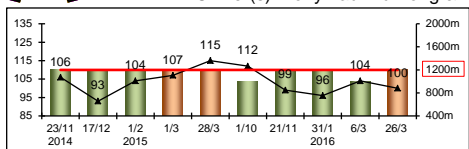

田泰安 (13)
K Teetan
434 (41-34-39-40-280)

126 lb (112)

Table with horse statistics: HK Career, Pre Import, Lifetime, 2015/16, G1, First Up, G1 win, Right-handed, Sha Tin-Turf, Non-Turf, Distance, Track & Dist, 1000-1200, Jockey, GF+, Good, Yielding, Soft/Hvy, HK\$.